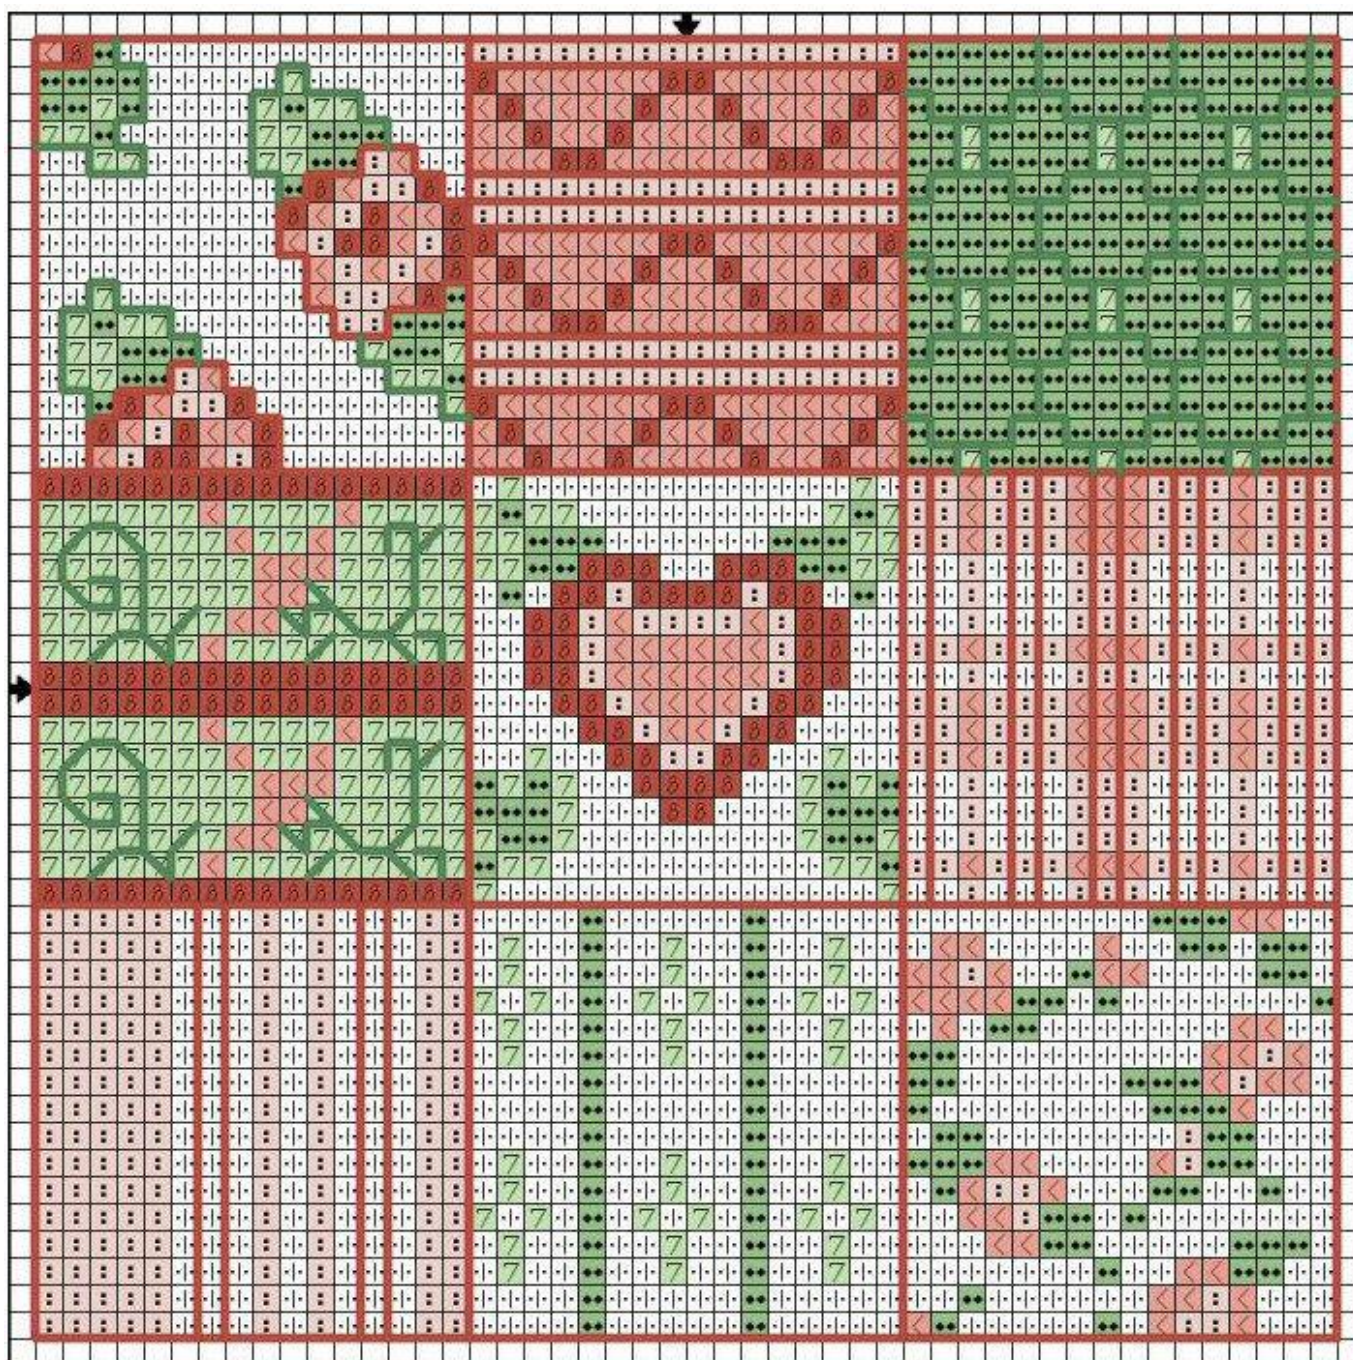

Freebee Patchwork 1

Keys Used for Full Stitches:

Symbol	Strands	Type	Number	Color
	2	DMC	1	White
	2	DMC	347	Salmon-VY DK
	2	DMC	368	Pistachio Green-LT
	2	DMC	369	Pistachio Green-VY LT
	2	DMC	760	Salmon
	2	DMC	3713	Salmon-VY LT

Keys Used for Back Stitches:

Symbol	Strands	Type	Number	Color
	1	DMC	347	Salmon-VY DK
	1	DMC	367	Pistachio Green-DK